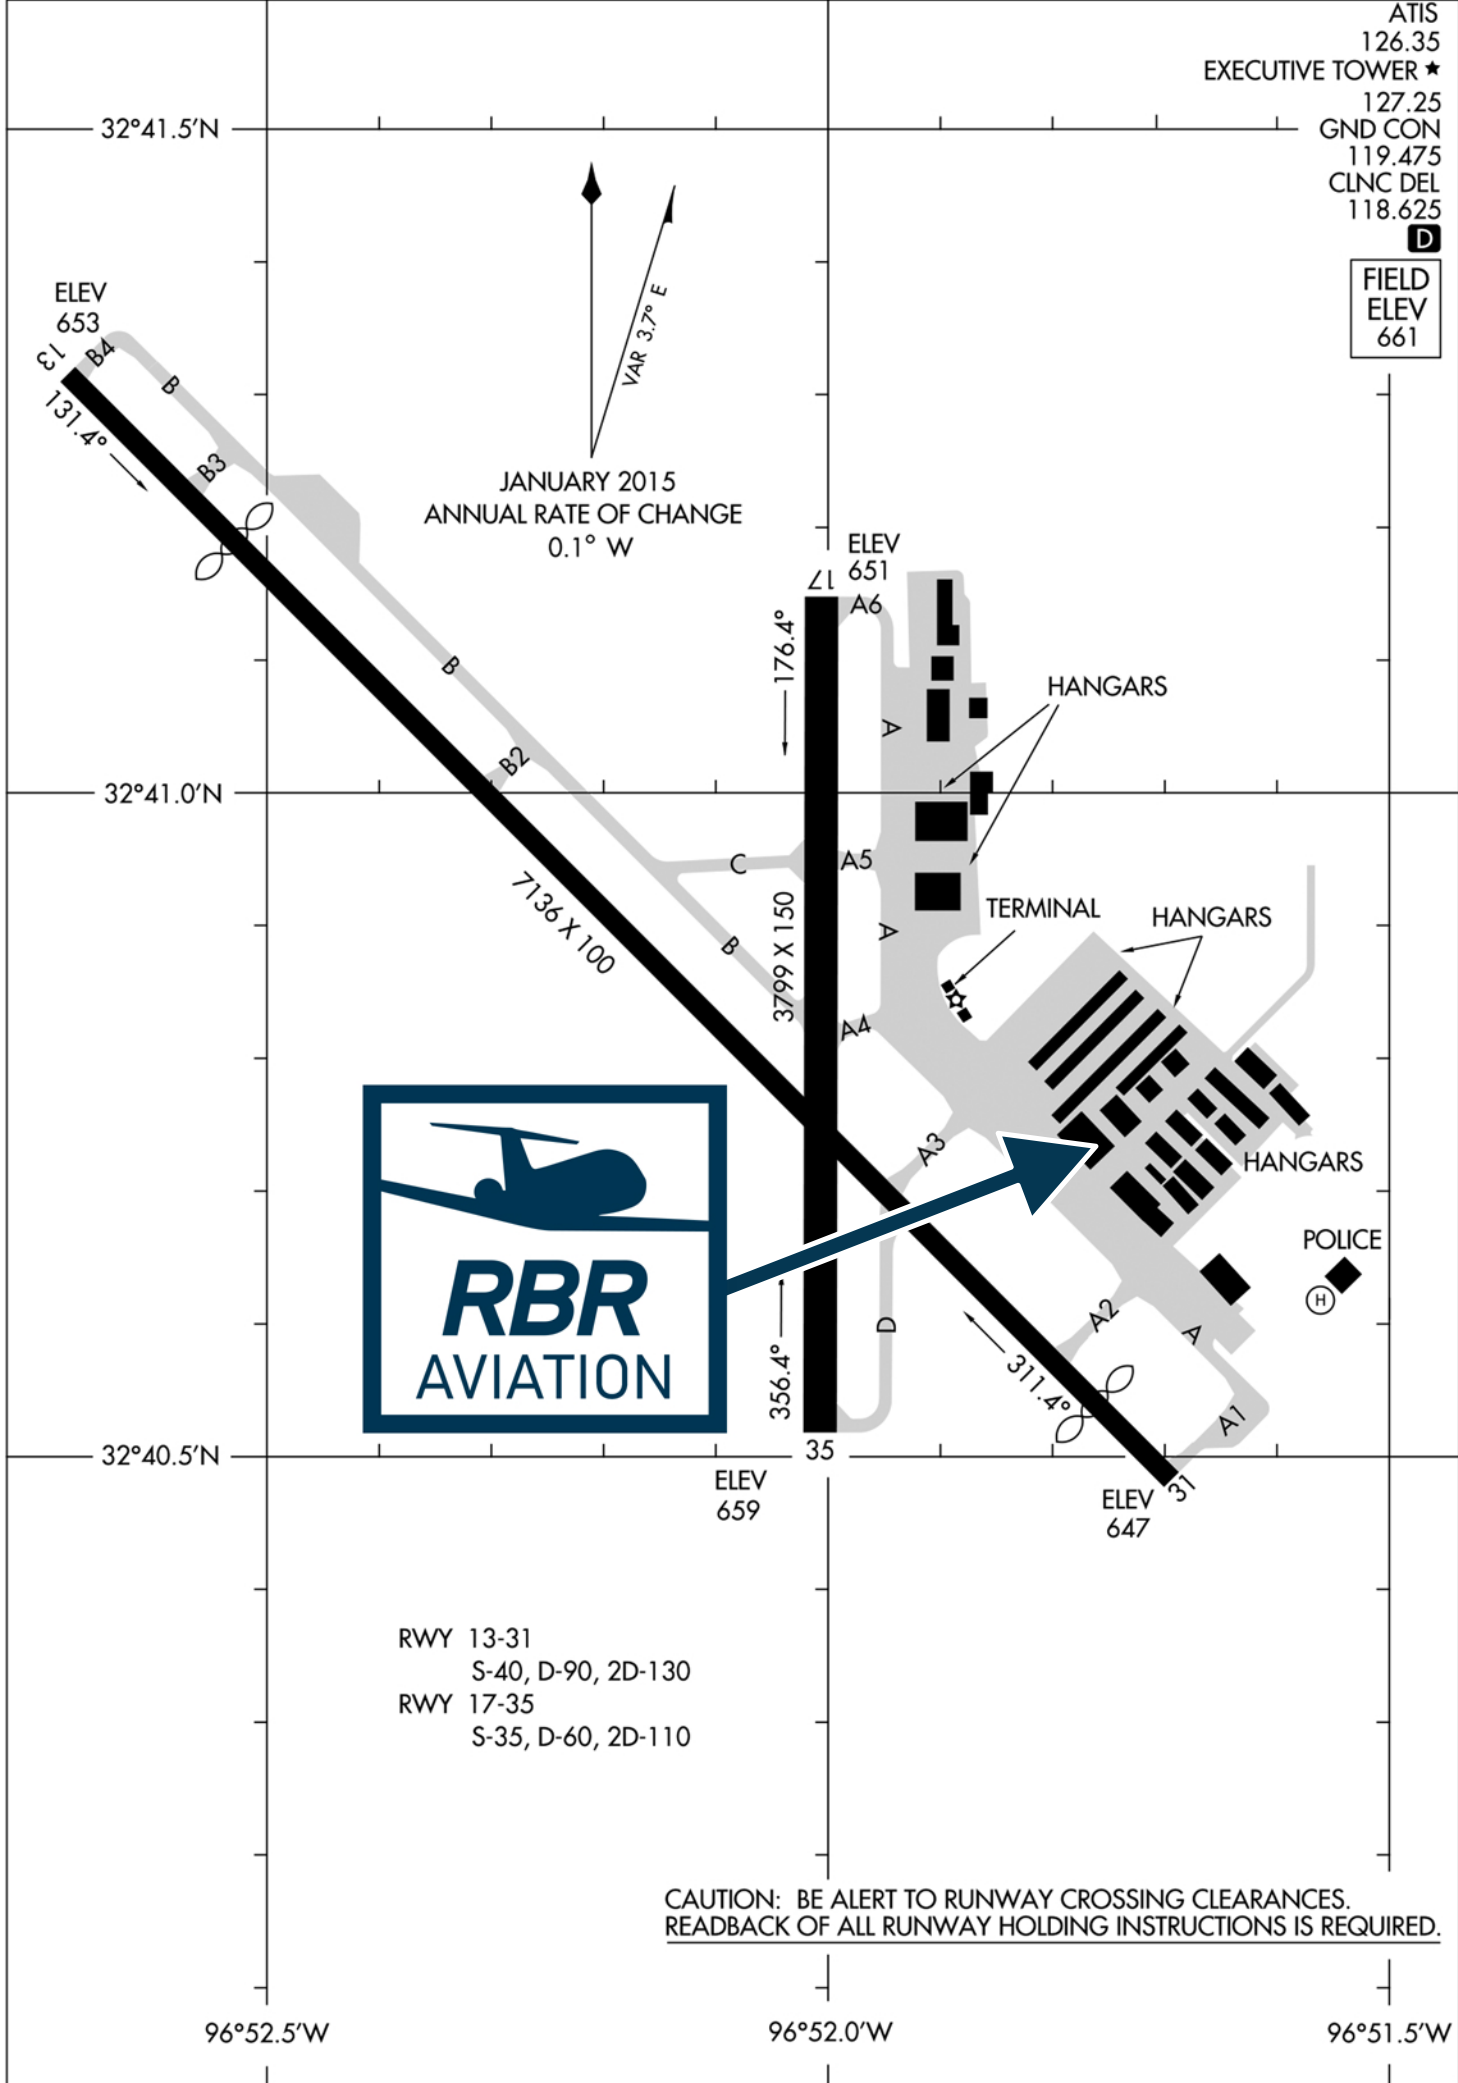

19115
AIRPORT DIAGRAM

AL-742 (FAA)

DALLAS EXECUTIVE (RBD)
DALLAS, TEXAS

ATIS
126.35
EXECUTIVE TOWER ★
127.25
GND CON
119.475
CLNC DEL
118.625

D
FIELD
ELEV
661

SC-2, 15 AUG 2019 to 12 SEP 2019

SC-2, 15 AUG 2019 to 12 SEP 2019

AIRPORT DIAGRAM
19115

DALLAS, TEXAS
DALLAS EXECUTIVE (RBD)